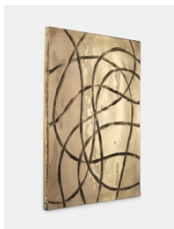

Davina Semo

Skeleton, 2023

polished and patinated cast bronze bell, polished bronze and powder coated stainless steel hardware, leather wrapped solid bronze clapper, hemp shibari rope, powder coated zinc plated chain
32 x 13 inches, overall dimensions variable

Davina Semo

Flourish , 2023

polished and patinated cast bronze
21.5 x 16 inches

Davina Semo

Shutdown, 2023

woven stainless steel mesh, acrylic mirror, stainless steel frame, powder coated aluminum letters, plywood, stainless steel and aluminum hardware
20.5 x 16.5 x 1.25 inches