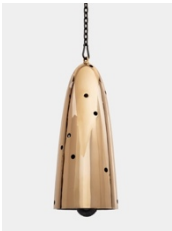

Davina Semo

Ears, 2023

woven stainless steel mesh, acrylic mirror,
stainless steel frame, powder coated
aluminum letters, plywood, stainless steel
and aluminum hardware
60.5 x 48.5 x 1.5 inches

Davina Semo

Broken, 2023

woven stainless steel mesh, acrylic mirror,
stainless steel frame, powder coated
aluminum letters, plywood, stainless steel
and aluminum hardware
60.5 x 48.5 x 1.5 inches

BROADWAY

Davina Semo

polished and patinated cast bronze bell, polished bronze and powder coated stainless steel hardware, leather wrapped solid bronze clapper, hemp shibari rope, powder coated zinc plated steel chain
20 x 9 inches, overall dimensions variable

Davina Semo

Skeleton, 2023

polished and patinated cast bronze bell, polished bronze and powder coated stainless steel hardware, leather wrapped solid bronze clapper, hemp shibari rope, powder coated zinc plated chain
32 x 13 inches, overall dimensions variable