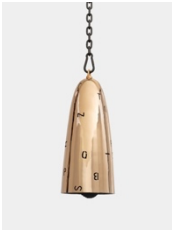

Davina Semo

Alphabet, 2023

polished and patinated cast bronze bell, polished bronze and powder coated stainless steel hardware, leather wrapped solid bronze clapper, hemp shibari rope, powder coated zinc plated steel chain
20 x 9 inches, overall dimensions variable