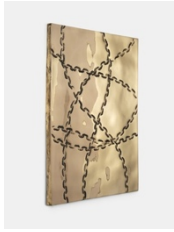

polished and patinated cast bronze bell, polished bronze and powder coated stainless steel hardware, leather wrapped solid bronze clapper, hemp shibari rope, powder coated zinc plated steel chain
20 x 9 inches, overall dimensions variable

Davina Semo

Flourish , 2023

polished and patinated cast bronze
21.5 x 16 inches

Davina Semo

Shutdown, 2023

woven stainless steel mesh, acrylic mirror, stainless steel frame, powder coated aluminum letters, plywood, stainless steel and aluminum hardware
20.5 x 16.5 x 1.25 inches

Davina Semo

Traces, 2023

polished and patinated cast bronze
28 x 21 inches

Davina Semo

Expanse , 2023

polished and patinated cast bronze
28 x 21 inches

BROADWAY

Davina Semo