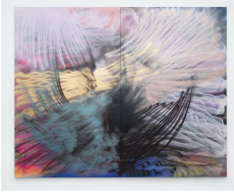

BROADWAY

Andrea Marie Breiling: Eyes To The Wind, 2021

Andrea Marie Breiling
Sirens Flicker (You Can See Them Calling), 2021
spray paint on canvas
83 x 73 in (210.8 x 185.4 cm)
BR1115

Andrea Marie Breiling
Silver Springs, 2021
spray paint on canvas
74 x 90 in (188 x 228.6 cm)
BR1119

Andrea Marie Breiling
I Wanna Surround You Like A Fire, 2021
spray paint on canvas
91.5 x 68 in (232.4 x 172.7 cm)
BR1118

Andrea Marie Breiling
Higher Ground, 2021
spray paint on linen
120 x 96 in (304.8 x 243.8 cm)
BR1113

Andrea Marie Breiling
Lucy In The Sky, 2021
spray paint on canvas
91.5 x 68 in (232.4 x 172.7 cm)
BR1116

BROADWAY

Andrea Marie Breiling
Thrown Into Your Tide, 2021
spray paint on canvas
83 x 73 in (210.8 x 185.4 cm)
BR1122