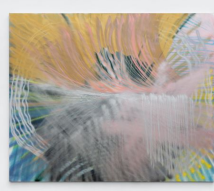

BROADWAY

Andrea Marie Breiling: Eyes To The Wind, 2021

Andrea Marie Breiling
Sirens Flicker (You Can See Them Calling), 2021
spray paint on canvas
83 x 73 in (210.8 x 185.4 cm)
BR1115

Andrea Marie Breiling
Silver Springs, 2021
spray paint on canvas
74 x 90 in (188 x 228.6 cm)
BR1119

Andrea Marie Breiling
I Wanna Surround You Like A Fire, 2021
spray paint on canvas
91.5 x 68 in (232.4 x 172.7 cm)
BR1118

Andrea Marie Breiling
Higher Ground, 2021
spray paint on linen
120 x 96 in (304.8 x 243.8 cm)
BR1113

Andrea Marie Breiling
Lucy In The Sky, 2021
spray paint on canvas
91.5 x 68 in (232.4 x 172.7 cm)
BR1116

BROADWAY

Andrea Marie Breiling
Thrown Into Your Tide, 2021
spray paint on canvas
83 x 73 in (210.8 x 185.4 cm)
BR1122