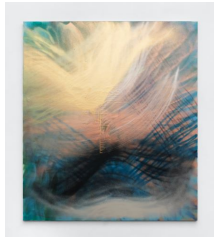

BROADWAY

Andrea Marie Breiling: Eyes To The Wind, 2021

Andrea Marie Breiling
Sirens Flicker (You Can See Them Calling), 2021
spray paint on canvas
83 x 73 in (210.8 x 185.4 cm)
BR1115

Andrea Marie Breiling
Silver Springs, 2021
spray paint on canvas
74 x 90 in (188 x 228.6 cm)
BR1119

Andrea Marie Breiling
I Wanna Surround You Like A Fire, 2021
spray paint on canvas
91.5 x 68 in (232.4 x 172.7 cm)
BR1118

Andrea Marie Breiling
Higher Ground, 2021
spray paint on linen
120 x 96 in (304.8 x 243.8 cm)
BR1113

Andrea Marie Breiling
Lucy In The Sky, 2021
spray paint on canvas
91.5 x 68 in (232.4 x 172.7 cm)
BR1116

BROADWAY

Andrea Marie Breiling
Thrown Into Your Tide, 2021
spray paint on canvas
83 x 73 in (210.8 x 185.4 cm)
BR1122

Andrea Marie Breiling
Wide Open, 2021
spray paint on linen
103 x 128 in (261.6 x 325.1 cm)
BR1117

Andrea Marie Breiling
Eyes To The Wind, 2021
spray paint on canvas
96 x 72 in (243.8 x 182.9 cm)
BR1127