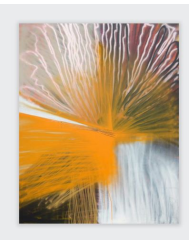

BROADWAY

Andrea Marie Breiling: Eyes To The Wind, 2021

Andrea Marie Breiling
Sirens Flicker (You Can See Them Calling), 2021
spray paint on canvas
83 x 73 in (210.8 x 185.4 cm)
BR1115

Andrea Marie Breiling
Silver Springs, 2021
spray paint on canvas
74 x 90 in (188 x 228.6 cm)
BR1119

Andrea Marie Breiling
I Wanna Surround You Like A Fire, 2021
spray paint on canvas
91.5 x 68 in (232.4 x 172.7 cm)
BR1118

Andrea Marie Breiling
Higher Ground, 2021
spray paint on linen
120 x 96 in (304.8 x 243.8 cm)
BR1113

Andrea Marie Breiling
Lucy In The Sky, 2021
spray paint on canvas
91.5 x 68 in (232.4 x 172.7 cm)
BR1116

BROADWAY

Andrea Marie Breiling
Thrown Into Your Tide, 2021
spray paint on canvas
83 x 73 in (210.8 x 185.4 cm)
BR1122