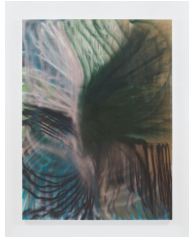

BROADWAY

Andrea Marie Breiling: Eyes To The Wind, 2021

Andrea Marie Breiling
Sirens Flicker (You Can See Them Calling), 2021
spray paint on canvas
83 x 73 in (210.8 x 185.4 cm)
BR1115

Andrea Marie Breiling
Silver Springs, 2021
spray paint on canvas
74 x 90 in (188 x 228.6 cm)
BR1119

Andrea Marie Breiling
I Wanna Surround You Like A Fire, 2021
spray paint on canvas
91.5 x 68 in (232.4 x 172.7 cm)
BR1118

Andrea Marie Breiling
Higher Ground, 2021
spray paint on linen
120 x 96 in (304.8 x 243.8 cm)
BR1113

Andrea Marie Breiling
Lucy In The Sky, 2021
spray paint on canvas
91.5 x 68 in (232.4 x 172.7 cm)
BR1116

BROADWAY

Andrea Marie Breiling
Thrown Into Your Tide, 2021
spray paint on canvas
83 x 73 in (210.8 x 185.4 cm)
BR1122

Andrea Marie Breiling
Wide Open, 2021
spray paint on linen
103 x 128 in (261.6 x 325.1 cm)
BR1117

Andrea Marie Breiling
Eyes To The Wind, 2021
spray paint on canvas
96 x 72 in (243.8 x 182.9 cm)
BR1127