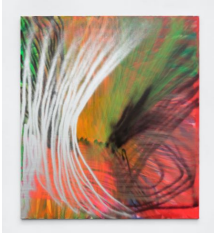

BROADWAY

Andrea Marie Breiling: Eyes To The Wind, 2021

Andrea Marie Breiling
Sirens Flicker (You Can See Them Calling), 2021
spray paint on canvas
83 x 73 in (210.8 x 185.4 cm)
BR1115

Andrea Marie Breiling
Silver Springs, 2021
spray paint on canvas
74 x 90 in (188 x 228.6 cm)
BR1119

Andrea Marie Breiling
I Wanna Surround You Like A Fire, 2021
spray paint on canvas
91.5 x 68 in (232.4 x 172.7 cm)
BR1118

Andrea Marie Breiling
Higher Ground, 2021
spray paint on linen
120 x 96 in (304.8 x 243.8 cm)
BR1113

Andrea Marie Breiling
Lucy In The Sky, 2021
spray paint on canvas
91.5 x 68 in (232.4 x 172.7 cm)
BR1116

BROADWAY

Andrea Marie Breiling
Thrown Into Your Tide, 2021
spray paint on canvas
83 x 73 in (210.8 x 185.4 cm)
BR1122