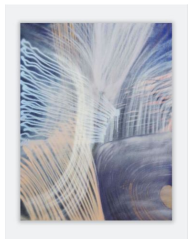

BROADWAY

Andrea Marie Breiling: Eyes To The Wind, 2021

Andrea Marie Breiling
Sirens Flicker (You Can See Them Calling), 2021
spray paint on canvas
83 x 73 in (210.8 x 185.4 cm)
BR1115

Andrea Marie Breiling
Silver Springs, 2021
spray paint on canvas
74 x 90 in (188 x 228.6 cm)
BR1119

Andrea Marie Breiling
I Wanna Surround You Like A Fire, 2021
spray paint on canvas
91.5 x 68 in (232.4 x 172.7 cm)
BR1118

Andrea Marie Breiling
Higher Ground, 2021
spray paint on linen
120 x 96 in (304.8 x 243.8 cm)
BR1113

Andrea Marie Breiling
Lucy In The Sky, 2021
spray paint on canvas
91.5 x 68 in (232.4 x 172.7 cm)
BR1116

BROADWAY

Andrea Marie Breiling
Thrown Into Your Tide, 2021
spray paint on canvas
83 x 73 in (210.8 x 185.4 cm)
BR1122