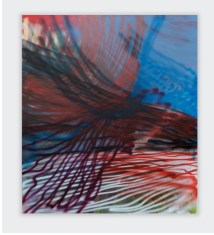

BROADWAY

Andrea Marie Breiling: Eyes To The Wind, 2021

Andrea Marie Breiling
Sirens Flicker (You Can See Them Calling), 2021
spray paint on canvas
83 x 73 in (210.8 x 185.4 cm)
BR1115

Andrea Marie Breiling
Silver Springs, 2021
spray paint on canvas
74 x 90 in (188 x 228.6 cm)
BR1119

Andrea Marie Breiling
I Wanna Surround You Like A Fire, 2021
spray paint on canvas
91.5 x 68 in (232.4 x 172.7 cm)
BR1118

Andrea Marie Breiling
Higher Ground, 2021
spray paint on linen
120 x 96 in (304.8 x 243.8 cm)
BR1113

Andrea Marie Breiling
Lucy In The Sky, 2021
spray paint on canvas
91.5 x 68 in (232.4 x 172.7 cm)
BR1116

BROADWAY

Andrea Marie Breiling
Thrown Into Your Tide, 2021
spray paint on canvas
83 x 73 in (210.8 x 185.4 cm)
BR1122