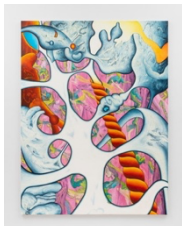

BROADWAY

Victoria Roth
Velvet Nerve
Oct 13 – Nov 19, 2022
Checklist

Victoria Roth
Tomorrow's Embrace, 2022
oil on canvas
96 x 72 inches

Victoria Roth
Coast of Memory, 2022
oil on canvas
90 x 120 inches

Victoria Roth
Imposition, 2022
oil on canvas
60 x 48 inches

Victoria Roth
Porous Heart, 2022
oil on canvas
96 x 72 inches

Victoria Roth
Un amour tardif ou le songe de Claude Cahun, 2022
oil on canvas
92 x 74 inches

BROADWAY

Victoria Roth
Deep Enough, 2022
oil on panel
24 x 20 inches