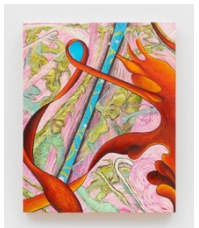

BROADWAY

Victoria Roth
Velvet Nerve
Oct 13 – Nov 19, 2022
Checklist

Victoria Roth
Tomorrow's Embrace, 2022
oil on canvas
96 x 72 inches

Victoria Roth
Coast of Memory, 2022
oil on canvas
90 x 120 inches

Victoria Roth
Imposition, 2022
oil on canvas
60 x 48 inches

Victoria Roth
Porous Heart, 2022
oil on canvas
96 x 72 inches

Victoria Roth
Un amour tardif ou le songe de Claude Cahun, 2022
oil on canvas
92 x 74 inches

BROADWAY

Victoria Roth
Deep Enough, 2022
oil on panel
24 x 20 inches

Victoria Roth
A Private Moment, 2022
oil on panel
24 x 20 inches

Victoria Roth
Wounds After Daylight, 2020-2022
oil on canvas
96 x 72 inches

Victoria Roth
Ypsilon Variations, 2021
oil on panel
14 x 11 inches