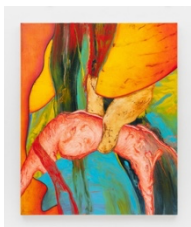

BROADWAY

Victoria Roth
Velvet Nerve
Oct 13 – Nov 19, 2022
Checklist

Victoria Roth
Tomorrow's Embrace, 2022
oil on canvas
96 x 72 inches

Victoria Roth
Coast of Memory, 2022
oil on canvas
90 x 120 inches

Victoria Roth
Imposition, 2022
oil on canvas
60 x 48 inches

Victoria Roth
Porous Heart, 2022
oil on canvas
96 x 72 inches

Victoria Roth
Un amour tardif ou le songe de Claude Cahun, 2022
oil on canvas
92 x 74 inches

BROADWAY

Victoria Roth
Deep Enough, 2022
oil on panel
24 x 20 inches

Victoria Roth
A Private Moment, 2022
oil on panel
24 x 20 inches

Victoria Roth
Wounds After Daylight, 2020-2022
oil on canvas
96 x 72 inches

Victoria Roth
Ypsilon Variations, 2021
oil on panel
14 x 11 inches