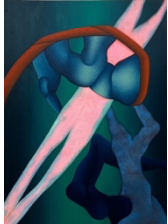

BROADWAY

Victoria Roth
Velvet Nerve
Oct 13 – Nov 19, 2022
Checklist

Victoria Roth
Tomorrow's Embrace, 2022
oil on canvas
96 x 72 inches

Victoria Roth
Coast of Memory, 2022
oil on canvas
90 x 120 inches

Victoria Roth
Imposition, 2022
oil on canvas
60 x 48 inches

Victoria Roth
Porous Heart, 2022
oil on canvas
96 x 72 inches

Victoria Roth
Un amour tardif ou le songe de Claude Cahun, 2022
oil on canvas
92 x 74 inches

BROADWAY

Victoria Roth
Deep Enough, 2022
oil on panel
24 x 20 inches

Victoria Roth
A Private Moment, 2022
oil on panel
24 x 20 inches

Victoria Roth
Wounds After Daylight, 2020-2022
oil on canvas
96 x 72 inches

Victoria Roth
Ypsilon Variations, 2021
oil on panel
14 x 11 inches