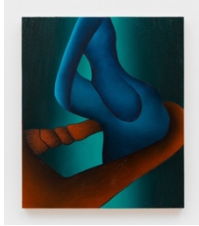

BROADWAY

Victoria Roth
Velvet Nerve
Oct 13 – Nov 19, 2022
Checklist

Victoria Roth
Tomorrow's Embrace, 2022
oil on canvas
96 x 72 inches

Victoria Roth
Coast of Memory, 2022
oil on canvas
90 x 120 inches

Victoria Roth
Imposition, 2022
oil on canvas
60 x 48 inches

Victoria Roth
Porous Heart, 2022
oil on canvas
96 x 72 inches

Victoria Roth
Un amour tardif ou le songe de Claude Cahun, 2022
oil on canvas
92 x 74 inches

BROADWAY

Victoria Roth
Deep Enough, 2022
oil on panel
24 x 20 inches

Victoria Roth
A Private Moment, 2022
oil on panel
24 x 20 inches

Victoria Roth
Wounds After Daylight, 2020-2022
oil on canvas
96 x 72 inches

Victoria Roth
Ypsilon Variations, 2021
oil on panel
14 x 11 inches