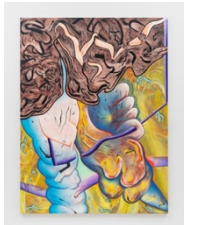

BROADWAY

Victoria Roth
Velvet Nerve
Oct 13 – Nov 19, 2022
Checklist

Victoria Roth
Tomorrow's Embrace, 2022
oil on canvas
96 x 72 inches

Victoria Roth
Coast of Memory, 2022
oil on canvas
90 x 120 inches

Victoria Roth
Imposition, 2022
oil on canvas
60 x 48 inches

Victoria Roth
Porous Heart, 2022
oil on canvas
96 x 72 inches

Victoria Roth
Un amour tardif ou le songe de Claude Cahun, 2022
oil on canvas
92 x 74 inches

BROADWAY

Victoria Roth
Deep Enough, 2022
oil on panel
24 x 20 inches

Victoria Roth
A Private Moment, 2022
oil on panel
24 x 20 inches

Victoria Roth
Wounds After Daylight, 2020-2022
oil on canvas
96 x 72 inches

Victoria Roth
Ypsilon Variations, 2021
oil on panel
14 x 11 inches