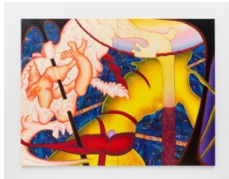

BROADWAY

Victoria Roth
Velvet Nerve
Oct 13 – Nov 19, 2022
Checklist

Victoria Roth
Tomorrow's Embrace, 2022
oil on canvas
96 x 72 inches

Victoria Roth
Coast of Memory, 2022
oil on canvas
90 x 120 inches

Victoria Roth
Imposition, 2022
oil on canvas
60 x 48 inches

Victoria Roth
Porous Heart, 2022
oil on canvas
96 x 72 inches

Victoria Roth
Un amour tardif ou le songe de Claude Cahun, 2022
oil on canvas
92 x 74 inches

BROADWAY

Victoria Roth
Deep Enough, 2022
oil on panel
24 x 20 inches

Victoria Roth
A Private Moment, 2022
oil on panel
24 x 20 inches

Victoria Roth
Wounds After Daylight, 2020-2022
oil on canvas
96 x 72 inches

Victoria Roth
Ypsilon Variations, 2021
oil on panel
14 x 11 inches