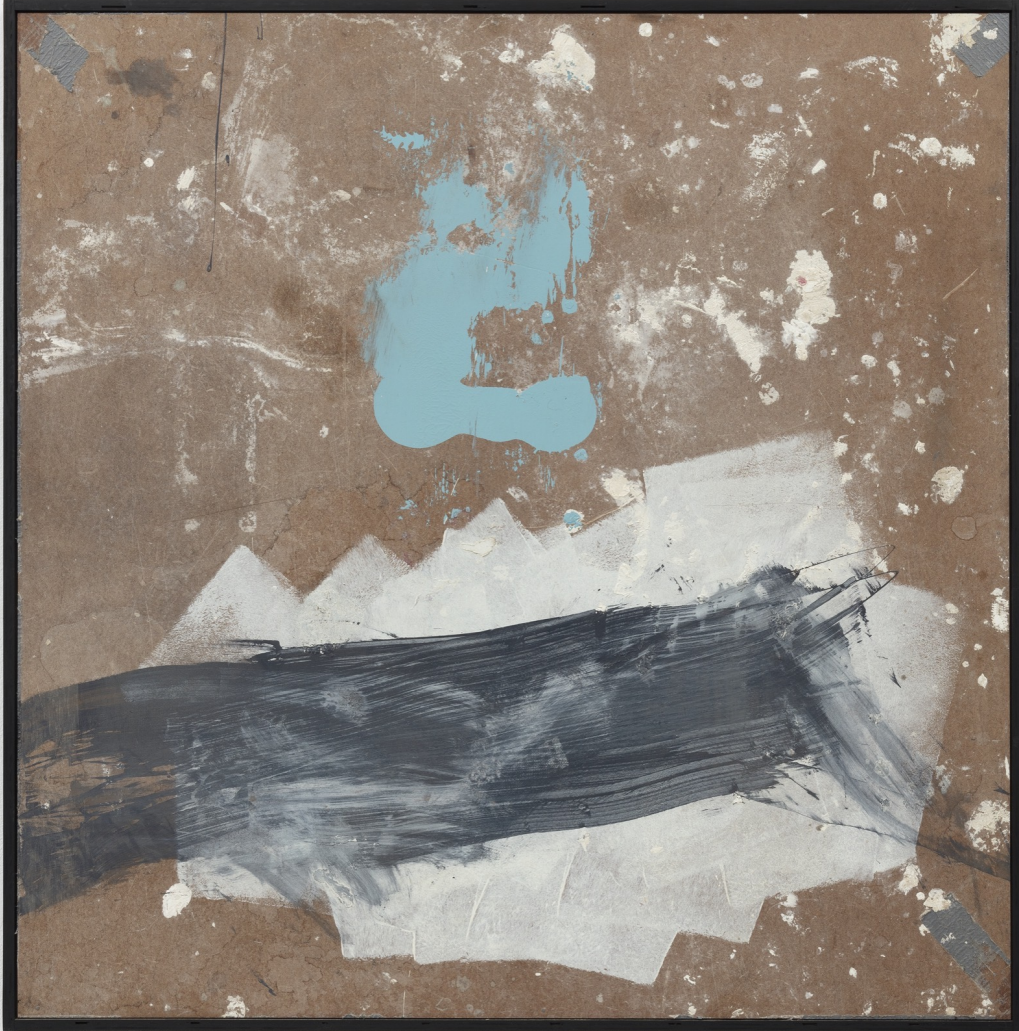

BROADWAY

Tom Lawson: What's Already There

Tom Lawson

Big Pink, 2021

latex and oil on found masonite in artist's frame

49 x 41 in (124.5 x 104.1 cm)

BR1309

BROADWAY

Tom Lawson
First Song, B-Side, 2021
masonite, latex, oil, wood frame
49 x 49 in (124.5 x 124.5 cm)
BR1317

BROADWAY

Tom Lawson
No Can Do, 2021
latex and oil on found masonite in artist's frame
49 x 48.5 in (124.5 x 123.2 cm)
BR1314

BROADWAY

Tom Lawson
The Apology, 2021
latex and oil on found masonite in artist's frame
49 x 45.75 in (124.5 x 116.2 cm)
BR1311

BROADWAY

Tom Lawson
This One's On Me, 2021
latex and oil on found masonite in artist's frame
42.5 x 44 in (108 x 111.8 cm)
BR1306

BROADWAY

Tom Lawson

Falling, 2021

latex and oil on found masonite in artist's frame

47.5 x 47.5 in (120.7 x 120.7 cm)

BR1310

BROADWAY

Tom Lawson
Duet For Sound, 2021
masonite, latex, oil, wood frame
49 x 49 in (124.5 x 124.5 cm)
BR1316