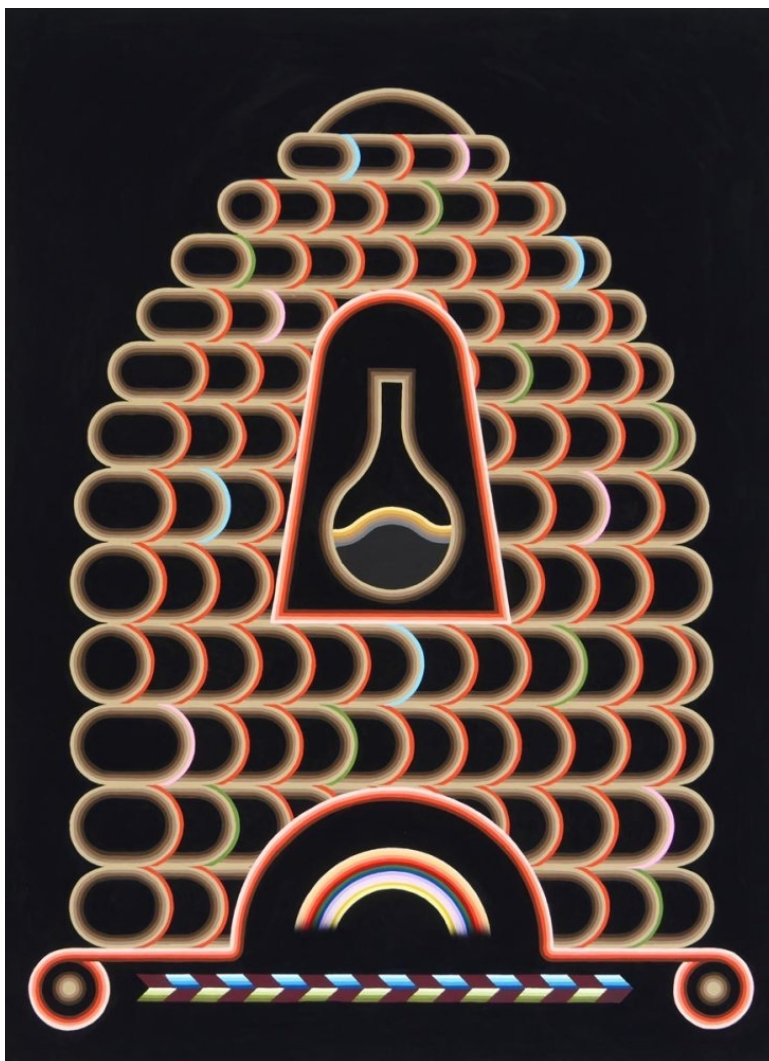

BROADWAY

Edie Fake

Molten Core, 2021

gouache on masonite panel

40 x 30 inches

(BR1061)

BROADWAY

Edie Fake

Aurora, 2021

gouache on masonite panel

36 x 36 inches

(BR1066)

BROADWAY

Edie Fake

Fruiting Bodies, 2021

gouache on masonite panel

36 x 36 inches

(BR1067)

BROADWAY

Edie Fake

Sand Bath, 2021

gouache on masonite panel

36 x 30 inches

(BR1059)

BROADWAY

Edie Fake

Moonshine, 2021

gouache on masonite panel

36 x 30 inches

(BR1060)

BROADWAY

Edie Fake