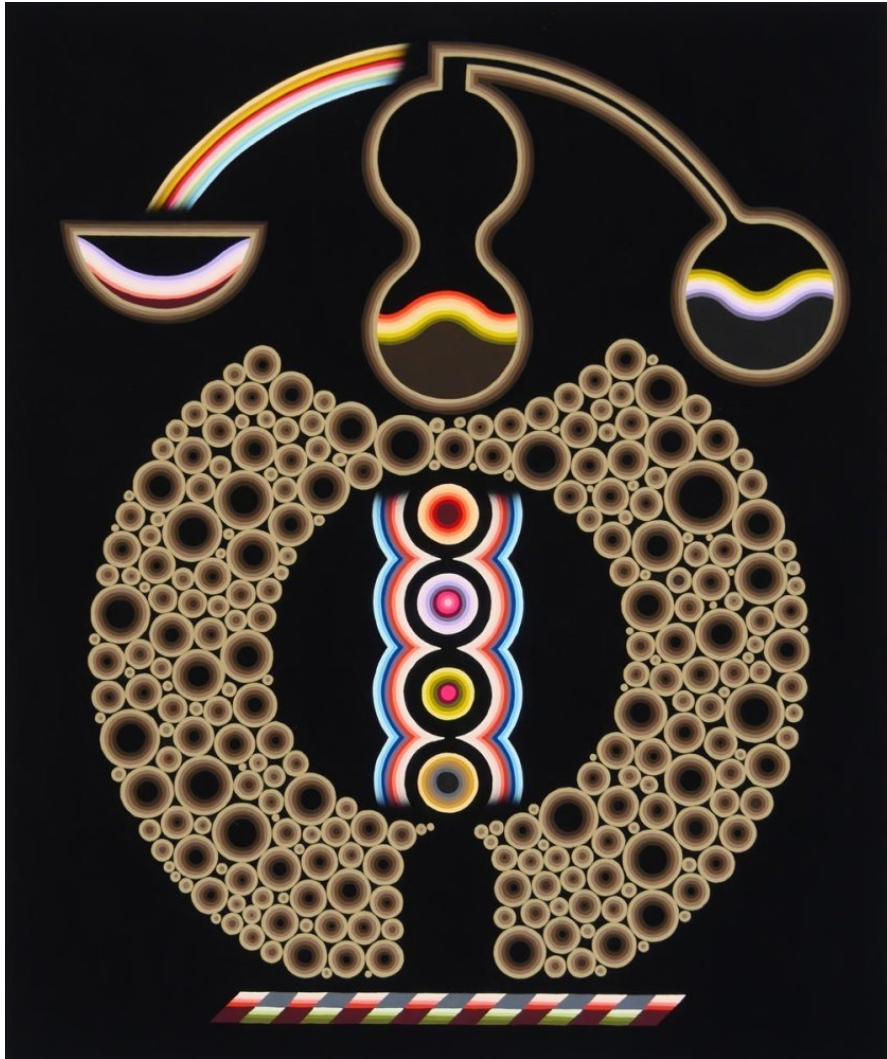

BROADWAY

Edie Fake

Molten Core, 2021

gouache on masonite panel

40 x 30 inches

(BR1061)

BROADWAY

Edie Fake

Aurora, 2021

gouache on masonite panel

36 x 36 inches

(BR1066)

BROADWAY

Edie Fake

Fruiting Bodies, 2021

gouache on masonite panel

36 x 36 inches

(BR1067)

BROADWAY

Edie Fake

Sand Bath, 2021

gouache on masonite panel

36 x 30 inches

(BR1059)

BROADWAY

Edie Fake

Moonshine, 2021

gouache on masonite panel

36 x 30 inches

(BR1060)

BROADWAY

Edie Fake