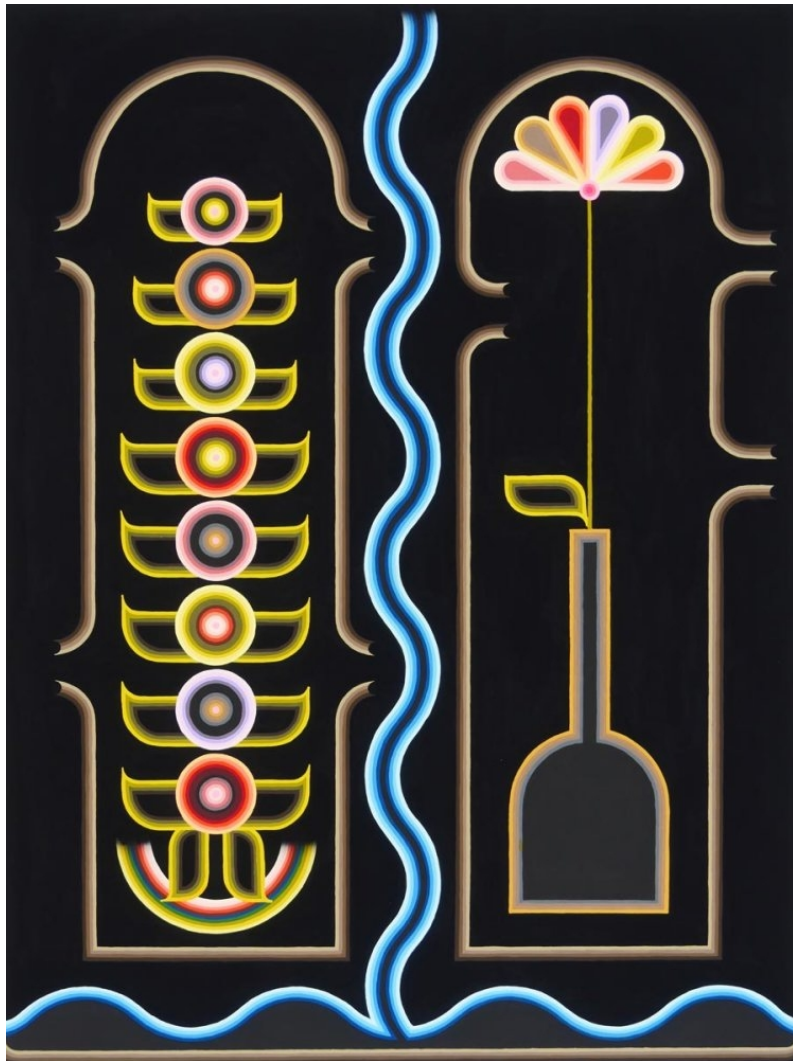

BROADWAY

Edie Fake

Molten Core, 2021

gouache on masonite panel

40 x 30 inches

(BR1061)

BROADWAY

Edie Fake

36 x 36 inches

(BR1067)

BROADWAY

Edie Fake

Sand Bath, 2021

gouache on masonite panel

36 x 30 inches

(BR1059)

BROADWAY

Edie Fake

Moonshine, 2021

gouache on masonite panel

36 x 30 inches

(BR1060)

BROADWAY

Edie Fake

Sweet Drone, 2021

gouache on masonite panel

40 x 30 inches

(BR1065)

BROADWAY

Edie Fake

Dry Run, 2021

gouache on masonite panel